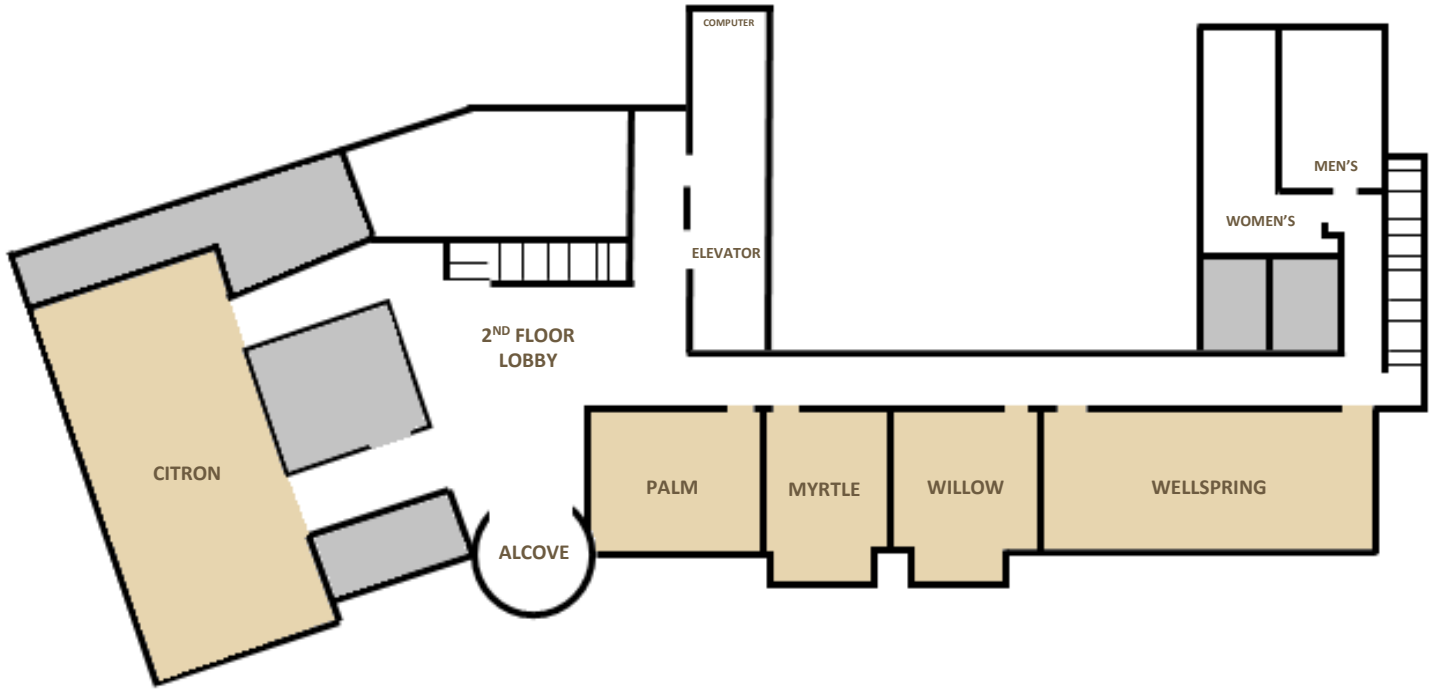

# Main Building Floor Plans

## Ground Floor

MEETING SPACE	THEATRE	U SHAPE	CIRCLE (CONCENTRIC)	SEMI-CIRCLE (CONCENTRIC)	HOLLOW SQUARE	CLASSROOM	BANQUET (5' ROUNDS)
JUBILEE 50 x 40	175 chairs	14 tables, 50 chairs	80 chairs (220 chairs)	45 chairs (150 chairs)	18 tables, 65 chairs	28 tables, 112 chairs 24 tables, 84 chairs	18 tables, 144 chairs (no buffet)
ORCHARD 25 x 22	60 chairs	9 tables, 30 chairs	30 chairs (60 chairs / 3 rings)	20 chairs (40 chairs)	10 tables, 35 chairs	15 tables, 45 chairs	5 tables, 40 chairs
VINEYARD 16 x 30	50 chairs	7 tables, 25 chairs	30 chairs (n/a)	20 chairs (35 chairs)	8 tables, 28 chairs	8 tables, 24 chairs	3 tables, 24 chairs

# Upper Level

MEETING SPACE	THEATRE	U SHAPE	CIRCLE (CONCENTRIC)	SEMI-CIRCLE (CONCENTRIC)	HOLLOW SQUARE	CLASSROOM	BANQUET (5' ROUNDS)
<b>Citron</b> 46 x 22	75 chairs	10 tables, 36 chairs	45 chairs (65 chairs)	25 chairs (45 chairs)	12 tables, 40 chairs	15 tables, 45 chairs	8 tables, 64 chairs
<b>Palm</b> 17 x 16	23 chairs	3 tables, 9 chairs	22 chairs	13 chairs (20 chairs)	n/a	4 tables, 12 chairs	2 tables, 16 chairs
<b>Myrtle</b> 14 x 16	20 chairs	3 tables, 9 chairs	20 chairs	12 chairs (18 chairs)	n/a	4 tables, 12 chairs	2 tables, 16 chairs
<b>Willow</b> 18 x 16	25 chairs	5 tables, 15 chairs	25 chairs	13 chairs (25 chairs)	4 tables, 12 chairs	6 tables, 18 chairs	2 tables, 16 chairs
<b>Wellspring</b> 25 x 16	n/a	n/a	n/a	n/a	18 chairs (24 with extras)	n/a	n/a